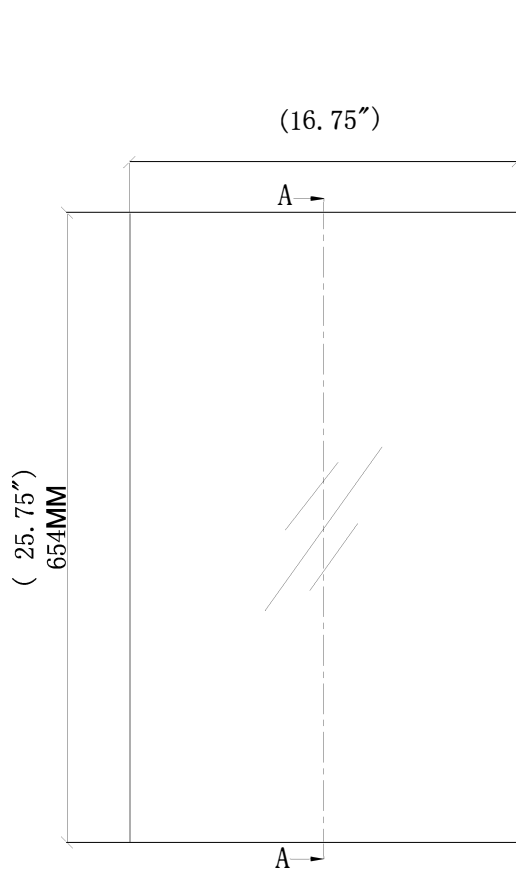

808908
Bathroom Mirror Cabinet
Size: 16.75" X 26.75" X 5"
Powder coated steel body
4mm Mirror with Bevel in front

A-A