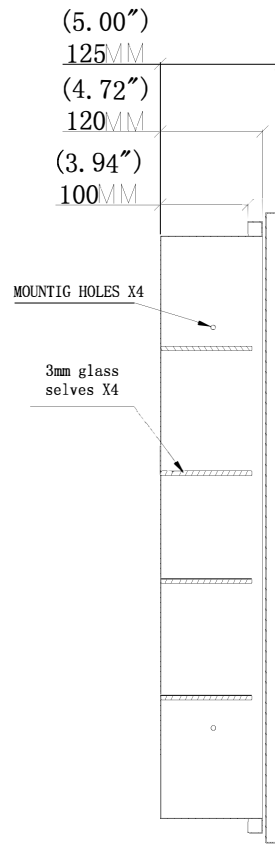

808908
Bathroom Mirror Cabinet
Size: 16.75" X 26.75" X 5"
Powder coated steel body
4mm Mirror with Bevel in front

A-A